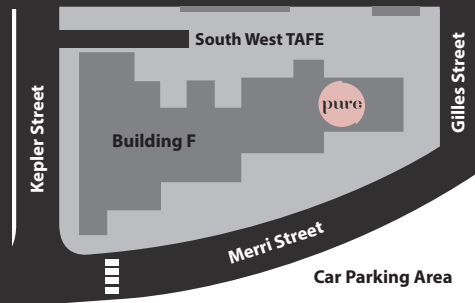

Building F, Entrance off Gilles Street
 South West TAFE, Warrnambool Campus

P (03) 5564 8848
 E pure@swtafe.edu.au

www.swtafe.edu.au

HAIR, BEAUTY &
 WELLNESS ACADEMY

PRICE
 LIST

CUTS

Ladies	20
Ladies (<i>senior/pensioner</i>)	15
Mens	15
Mens (<i>senior/pensioner/clippers</i>)	8
School Age	15